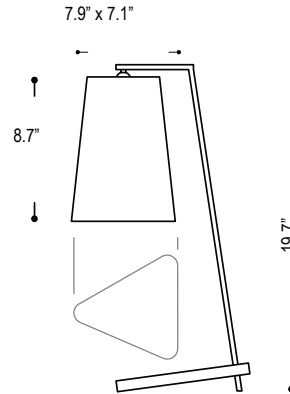

date

customer

project

quantity

TRINGLE SHADE series for table top, floor and wall, made for E27 base lamps.

TRIANGLE SHADE SERIES

Table-Top / Desk

B13.155

Shade: 4311

Family	Option / Description / Lamp	Finish / Shade	CCT	Driver	IP Rating	Input Voltage
TSS						
	B13.155 table top E27	69-4311 black/linen champ144	30 * 3000K	N * non dim	20 IP20	120 120V input 277 277V input