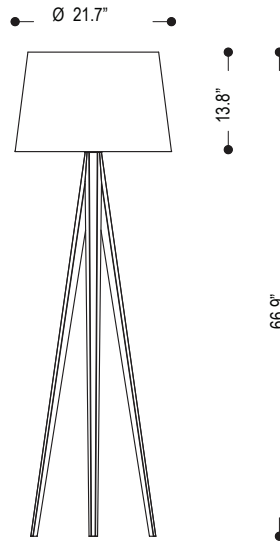

date

customer

project

quantity

TRIPOD LAMP ANGLE SERIES

B23.156

Tripod Floor Lamp with chintz white shade and foot operated on/off switch. Available with reading light option.

Family	Option / Description	Finish	Shade	Lamp	IP Rating	Input Voltage
TLAS						
B23.156.69	floor lamp	.69 black	.4005 outside - chintz grey inside - contra H coarse .4001 chintz white	E27 E27	20 IP20	120 120V input

example...

Family	Option / Description	Finish	Shade	Lamp	IP Rating	Input Voltage
TLAS	B23.157	.69	.4005	E27	20	120