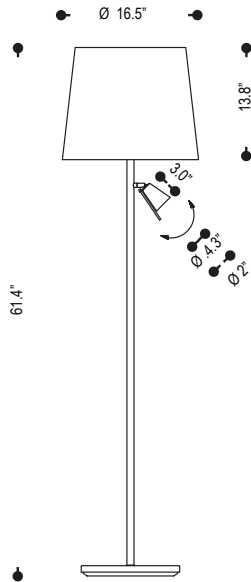

date

customer

project

quantity

SIMPLE FLOOR LAMP READING SERIES

Floor fixture with added reading light for convenience. Round base silver finish.

B23.409

Family	Option / Description	Finish	Shade	Lamp	IP Rating	Input Voltage
SSLRS	B23.409 floor lamp	.15 silver	3877 chintz white	E27 E27 + GU10 LED	20 IP20	120 120V input

example...

Family	Option / Description	Finish	Shade	Lamp	IP Rating	Input Voltage
SSLRS	B23.409	.15	3877	E27	20	120