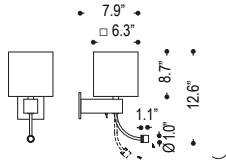

B63.321

B63.322

B63.148

B63.147

Family	Option / Description / Lamping / Shade shape	Finish	Shade color	IP Rating	Input Voltage
SQS					
B63.301	wall lamp rectangular E27	.30 * nickel polished	CW chintz white	20 IP20	120 120V input
B63.320	wall lamp rectangular E27	.19 ** sterling silver			
B63.321	*wall lamp + reading light square E27 + 1W				
B63.322	*wall lamp + reading light square E27 + 1W				
B63.148	*wall lamp + reading light cylinder E27 + 1W				
B63.147	*wall lamp + reading light cylinder E27 + 1W				

Notes: (*) B63.301, B63.320, B63.321, & B63.322 only
 (**) B63.148 & B63.147 only

* required for
 B63.321,
 B63.322,
 B63.148,
 &
 B63.147

example...

Family	Option / Description / Lamping / Shade shape	Finish	Shade color	IP Rating	Input Voltage
SQS	B63.301	.30	CW	20	120