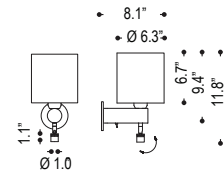

B63.321

B63.322

B63.148

B63.147

Family	Option / Description / Lamping / Shade shape	Finish	Shade color	IP Rating	Input Voltage
SQS					
B63.301	wall lamp rectangular E27	.30 * nickel polished	CW chintz white	20 IP20	120 120V input
B63.320	wall lamp rectangular E27	.19 ** sterling silver			
B63.321	*wall lamp + reading light square E27 + 1W				
B63.322	*wall lamp + reading light square E27 + 1W				
B63.148	*wall lamp + reading light cylinder E27 + 1W				
B63.147	*wall lamp + reading light cylinder E27 + 1W				

Notes: (*) B63.301, B63.320, B63.321, & B63.322 only
 (**) B63.148 & B63.147 only

* required for
 B63.321,
 B63.322,
 B63.148,
 &
 B63.147

example...

Family	Option / Description / Lamping / Shade shape	Finish	Shade color	IP Rating	Input Voltage
SQS	B63.301	.30	CW	20	120