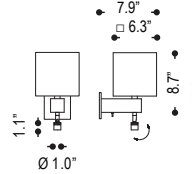

B63.321

B63.322

B63.148

B63.147

Family	Option / Description / Lamping / Shade shape	Finish	Shade color	IP Rating	Input Voltage
SQS					
B63.301	wall lamp rectangular E27	.30 * nickel polished	CW chintz white	20 IP20	120 120V input
B63.320	wall lamp rectangular E27	.19 ** sterling silver			
B63.321	*wall lamp + reading light square E27 + 1W				
B63.322	*wall lamp + reading light square E27 + 1W				
B63.148	*wall lamp + reading light cylinder E27 + 1W				
B63.147	*wall lamp + reading light cylinder E27 + 1W				

Notes: (*) B63.301, B63.320, B63.321, & B63.322 only
 (**) B63.148 & B63.147 only

* required for
 B63.321,
 B63.322,
 B63.148,
 &
 B63.147

example...

Family	Option / Description / Lamping / Shade shape	Finish	Shade color	IP Rating	Input Voltage
SQS	B63.301	.30	CW	20	120