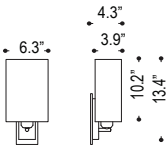

B63.321

B63.322

B63.148

B63.147

Family	Option / Description / Lamping / Shade shape	Finish	Shade color	IP Rating	Input Voltage
SQS					
B63.301	wall lamp rectangular E27	.30 * nickel polished	CW chintz white	20 IP20	120 120V input
B63.320	wall lamp rectangular E27	.19 ** sterling silver			
B63.321	*wall lamp + reading light square E27 + 1W				
B63.322	*wall lamp + reading light square E27 + 1W				
B63.148	*wall lamp + reading light cylinder E27 + 1W				
B63.147	*wall lamp + reading light cylinder E27 + 1W				

Notes: (*) B63.301, B63.320, B63.321, & B63.322 only
 (**) B63.148 & B63.147 only

* required for
 B63.321,
 B63.322,
 B63.148,
 &
 B63.147

example...

Family	Option / Description / Lamping / Shade shape	Finish	Shade color	IP Rating	Input Voltage
SQS	B63.301	.30	CW	20	120