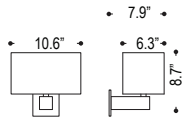

date

customer

project

quantity

Wall lamp fixture with geometric shade options. 1 Watt reading light available with some fixtures.

SQUARE SHADE SERIES

B63.301

B63.320

B63.321

B63.322

B63.148

B63.147

Family	Option / Description / Lamping / Shade shape	Finish	Shade color	IP Rating	Input Voltage
SQS					
B63.301	wall lamp rectangular E27	.30 * nickel polished	CW chintz white	20 IP20	120 120V input
B63.320	wall lamp rectangular E27	.19 ** sterling silver			
B63.321	*wall lamp + reading light square E27 + 1W				
B63.322	*wall lamp + reading light square E27 + 1W				
B63.148	*wall lamp + reading light cylinder E27 + 1W				
B63.147	*wall lamp + reading light cylinder E27 + 1W				