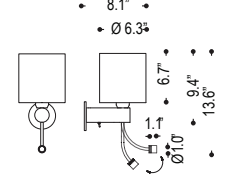

B63.321

B63.322

B63.148

B63.147

Family	Option / Description / Lamping / Shade shape	Finish	Shade color	IP Rating	Input Voltage
SQS					
B63.301	wall lamp rectangular E27	.30 * nickel polished	CW chintz white	20 IP20	120 120V input
B63.320	wall lamp rectangular E27	.19 ** sterling silver			
B63.321	*wall lamp + reading light square E27 + 1W				
B63.322	*wall lamp + reading light square E27 + 1W				
B63.148	*wall lamp + reading light cylinder E27 + 1W				
B63.147	*wall lamp + reading light cylinder E27 + 1W				

Notes: (*) B63.301, B63.320, B63.321, & B63.322 only
 (**) B63.148 & B63.147 only

* required for
 B63.321,
 B63.322,
 B63.148,
 &
 B63.147

example...

Family	Option / Description / Lamping / Shade shape	Finish	Shade color	IP Rating	Input Voltage
SQS	B63.301	.30	CW	20	120