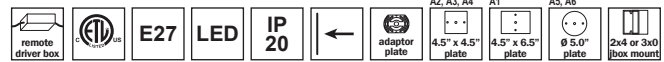

B63.321

B63.322

B63.148

B63.147

Family	Option / Description / Lamping / Shade shape	Finish	Shade color	IP Rating	Input Voltage
SQS					
B63.301	wall lamp rectangular E27	.30 * nickel polished	CW chintz white	20 IP20	120 120V input
B63.320	wall lamp rectangular E27	.19 ** sterling silver			
B63.321	*wall lamp + reading light square E27 + 1W				
B63.322	*wall lamp + reading light square E27 + 1W				
B63.148	*wall lamp + reading light cylinder E27 + 1W				
B63.147	*wall lamp + reading light cylinder E27 + 1W				

Notes: (*) B63.301, B63.320, B63.321, & B63.322 only
 (**) B63.148 & B63.147 only

* required for
 B63.321,
 B63.322,
 B63.148,
 &
 B63.147

example...

Family	Option / Description / Lamping / Shade shape	Finish	Shade color	IP Rating	Input Voltage
SQS	B63.301	.30	CW	20	120