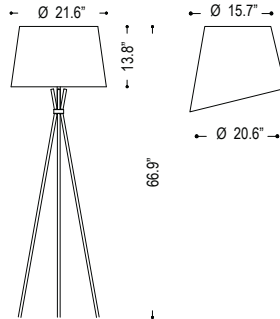

## Floor

Slim legged tripod floor fixtures.  
Elegant Tuxedo Shade.

Family	Option / Description	Shade finish / shape		Finish		Lamp		IP Rating		Input Voltage			
<b>SLTS</b>													
B23.158	floor lamp	4043	chintz black - gold	C	cone	.03	brass dull	E27	E27	20	IP20	120	120V input
		4001	chintz white	C	cone	.30	nickel polished						
		4224	beige	S	sloped cone	.33	nickel dull						