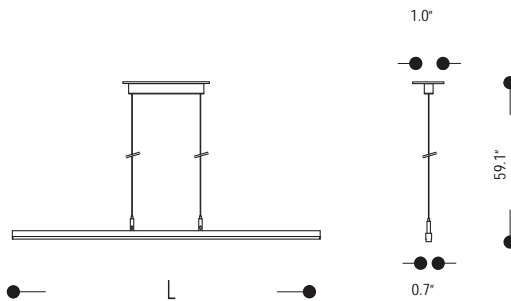

# SLIM LINEAR LED PENDANT

Slim linear LED pendant luminaire with stainless steel frame, warm white LED color.

Family	Option / Description / Wattage / Lumens / Length (L)	Finish	CCT	Driver	IP Rating	Input voltage
<b>SLLPS</b>						
	B34.169 pendant 6W 480lm 23.6in	.81 stainless steel polished	27 2700K	N non dim	20 IP20	120 120V input
	B34.170 pendant 9W 700lm 35.4in		30 3000K 40 4000K	A 0-10V		277 277V input

example...

Family	Option / Description / Wattage / Lumens / Length (L)	Finish	CCT	Driver	IP Rating	Input voltage
<b>SLLPS</b>	<b>B34.169</b>	<b>.81</b>	<b>27</b>	<b>N</b>	<b>20</b>	<b>120</b>