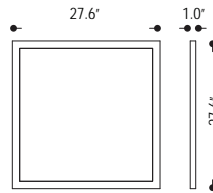

SQUARE FRONT ILLUMINATED MIRROR

B65.737

B65.738

Front lit mirror in polished stainless steel, warm white LED color. With or without reveal

Family	Option / Wattage / Lumens / Description	Finish	Color temp	Driver	IP Rating	Input voltage
SFLM						
	B65.737	.81 stainless steel polished	27 2700K	N non dim A 0-10V	44 IP44	120 120V input
	B65.738		30 3000K 40 4000K			277 277V input
	N, A					