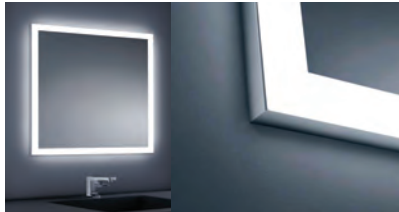

SQUARE FRONT ILLUMINATED MIRROR

B65.737

B65.738

Front lit mirror in polished stainless steel, warm white LED color. With or without reveal

Family	Option / Wattage / Lumens / Description	Finish	Color temp	Driver	IP Rating	Input voltage
SFLM						
	B65.737	.81 stainless steel polished	27 2700K	N non dim A 0-10V	44 IP44	120 120V input
	B65.738		30 3000K 40 4000K			277 277V input
	N, A					