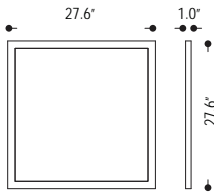

SQUARE FRONT ILLUMINATED MIRROR

B65.737

B65.738

Front lit mirror in polished stainless steel, warm white LED color. With or without reveal

Family	Option / Wattage / Lumens / Description	Finish	Color temp	Driver	IP Rating	Input voltage
SFLM						
	B65.737	.81 stainless steel polished	27 2700K	N non dim A 0-10V	44 IP44	120 120V input
	B65.738		30 3000K 40 4000K			277 277V input
	N, A					