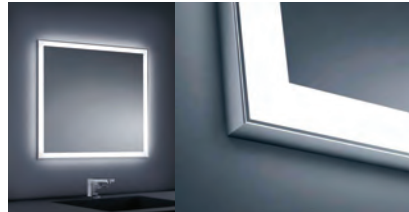

SQUARE FRONT ILLUMINATED MIRROR

B65.737

B65.738

Front lit mirror in polished stainless steel, warm white LED color. With or without reveal

Family	Option / Wattage / Lumens / Description	Finish	Color temp	Driver	IP Rating	Input voltage
SFLM						
	B65.737	.81 stainless steel polished	27 2700K	N non dim A 0-10V	44 IP44	120 120V input
	B65.738		30 3000K 40 4000K			277 277V input
	N, A					