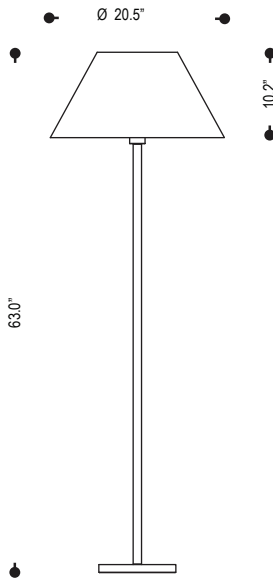

date

customer

project

quantity

SIMPLE CONICAL SERIES - Floor

Elegant stem body with square base and conical shade.

Family	Option / Description	Finish	Shade	Lamp	IP Rating	Input Voltage
SCS	B23.316 floor lamp	.30 nickel polished	3838 chintz white - floor	E27 E27	20 IP20	120 120V input

example...

Family	Option / Description	Finish	Shade	Lamp	IP Rating	Input Voltage
SCS	B23.317	.30	3838	E27	20	120