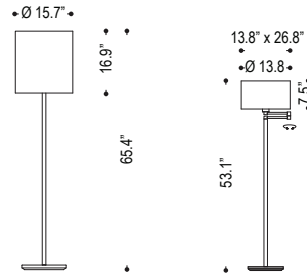

date

customer

project

quantity

Simple bright metal for floor, silver or nickel finish. Available options with LED reading light and articulating arm

SIMPLE BRIGHT METAL

B23.311

B23.315

Family	Option / Description	Shade	Finish	Lamp	IP Rating	Input Voltage
SBMS						
B23.311	floor lamp	3856 chintz white	.19 sterling silver	E27 E27	20 IP20	120 120V input
B23.315	floor lamp -articulating arm	3855 chintz white (arm)	.30 nickel polished			