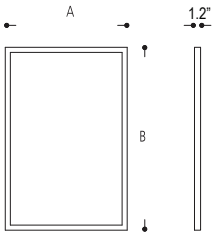

date	
customer	
project	
quantity	

RECTANGULAR TRIM LIT MIRROR

Illuminated trim rectangular mirror for a subtle warm LED light.

- B65.712** A 23.6" B 35.4"
- B65.713** A 31.5" B 39.4"
- B65.714** A 31.5" B 47.2"