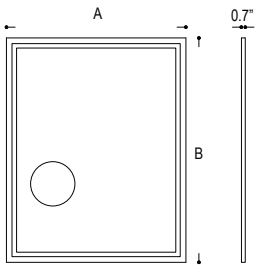

date	
customer	
project	
quantity	

RECTANGULAR SMALL TRIM LIT MIRROR

B65.708
A 23.6" B 35.4"

B65.709
A 31.5" B 39.4"

B65.702
A 23.6" B 35.4"

B65.703
A 31.5" B 39.4"

Rectangular small trim lit mirror with & without integrated magnifier, warm white LED color, polished stainless steel frame.

Family	Option / Wattage / Lumens	Finish	Color temp	Driver	IP Rating	Input voltage		
RSTLM								
 N, A	B65.708	w/ integrated magnifying mirror 15W 1250lm	.81	stainless steel polished	27 2700K 30 3000K 40 4000K	N non dim A 0-10V	44 IP44	120 120V input 277 277V input
	B65.709	w/ integrated magnifying mirror 17W 1500lm						
	B65.702	w/o integrated magnifying mirror 15W 1250lm						
	B65.703	w/o integrated magnifying mirror 17W 1500lm						