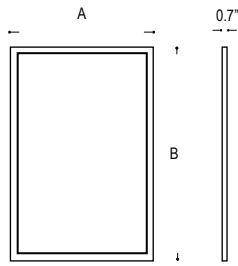

date	
customer	
project	
quantity	

RECTANGULAR SMALL TRIM LIT MIRROR

B65.708
A 23.6" B 35.4"

B65.709
A 31.5" B 39.4"

B65.702
A 23.6" B 35.4"

B65.703
A 31.5" B 39.4"

Rectangular small trim lit mirror with & without integrated magnifier, warm white LED color, polished stainless steel frame.