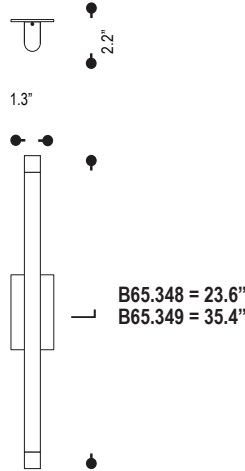

# ROUND SIDE MIRROR STRIPS LED

Elongated round LED Strips to accent any mirror.

Family	Option / Wattage / Lumens / Length (L)	Finish	Color temp	Driver	IP Rating	Input voltage
<b>RSMSL</b>						
	B65.348	.81 stainless steel polished	27 2700K	N non dim A 0-10V	44 IP44	120 120V input
	B65.349		30 3000K 40 4000K			277 277V input

example...

Family	Option / Wattage / Lumens / Length (L)	Finish	Color temp	Driver	IP Rating	Input voltage
RSMSL	B65.348	.81	27	A	44	120