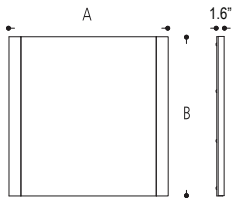

# RECTANGULAR LEFT/RIGHT/UP LIT MIRROR

Rectangular left / right / up lit mirror, with warm white LED color. Illumination left, right and up.

**B65.721** A 31.5" B 31.5"  
**B65.726** A 39.4" B 31.5"

Family	Option / Wattage / Lumens		Finish	Color temp		Driver		IP Rating		Input voltage	
<b>RLRULM</b>											
 N, A	<b>B65.721</b>	25W 1450lm	.00 sides and edges lit + halo effect on top edge	<b>27</b>	2700K	<b>N</b> non dim <b>A</b> 0-10V	<b>44</b> IP44	<b>120</b>	120V input		
	<b>B65.726</b>	30W 1450lm		<b>30</b>	3000K				277V input		
				<b>40</b>	4000K						