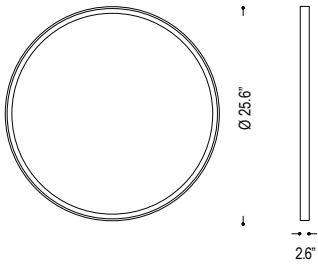

# ROUND ILLUMINATED MIRROR

B65.728

Round Illuminated, anthracite finish outside, white finish inside, backlit with warm white LED color.

| Family  | Option / Wattage / Lumens | Finish                                       | Color temp                                | Driver                       | IP Rating      | Input voltage                            |
|---|---------------------------|--|---|------------------------------|----------------|--|
| <b>RIM</b>  | <b>B65.728</b>            | <b>.55 anthracite outside - white inside</b> | <b>27 2700K<br/>30 3000K<br/>40 4000K</b> | <b>N non dim<br/>A 0-10V</b> | <b>44 IP44</b> | <b>120 120V input<br/>277 277V input</b> |
| <br>N, A |                           |  |   |                              |                |  |