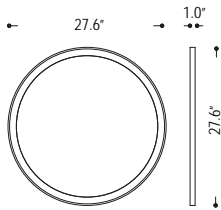

ROUND FRONT LIT MIRROR

B65.727

Front circumference illuminated mirror, warm white LED color.

Family	Option / Wattage / Lumens	Finish	Color temp	Driver	IP Rating	Input voltage
RFLM						
	B65.727	18W 1500lm	.19 sterling silver .69 black .81 stainless steel polished .82 stainless steel dull	27 2700K 30 3000K 40 4000K	N non dim A 0-10V	44 IP44 120 120V input 277 277V input
	N, A					