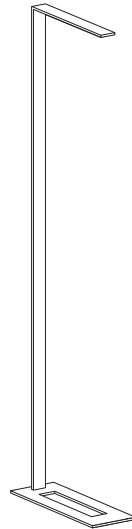

date \_\_\_\_\_  
 customer \_\_\_\_\_  
 project \_\_\_\_\_  
 quantity \_\_\_\_\_

Rectangular flat head lamp series for floor.  
Dull nickel finish with warm white LED color.

# RECTANGULAR FLAT HEAD FLOOR LAMPS

B24.157

B24.156

Family	Option / Wattage / Description/ Lumens	Finish	Color temp	Driver	IP Rating	Input Voltage
<b>RFHFLS</b>						
B24.157	3W floor lamp 300lm	.33 nickel dull	27 2700K	N non dim	20 IP20	120 120V input
B24.156	3W floor lamp 300lm					277 277V input