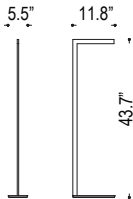

date \_\_\_\_\_  
 customer \_\_\_\_\_  
 project \_\_\_\_\_  
 quantity \_\_\_\_\_

Rectangular flat head lamp series for floor.  
Dull nickel finish with warm white LED color.

# RECTANGULAR FLAT HEAD FLOOR LAMPS

B24.157

B24.156

Family	Option / Wattage / Description/ Lumens	Finish	Color temp	Driver	IP Rating	Input Voltage
<b>RFHFLS</b>						
B24.157	3W floor lamp 300lm	.33 nickel dull	27 2700K	N non dim	20 IP20	120 120V input
B24.156	3W floor lamp 300lm					277 277V input