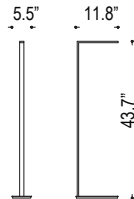

Family	Option / Wattage / Description/ Lumens	Finish	Color temp	Driver	IP Rating	Input Voltage
RFHFLS						
B24.157	3W floor lamp 300lm	.33 nickel dull	27 2700K	N non dim	20 IP20	120 120V input
B24.156	3W floor lamp 300lm					277 277V input

example...

Family	Option / Wattage / Description/ Lumens	Finish	Color temp	Driver	IP Rating	Input Voltage
RFHFLS	B24.157	.33	27	N	20	120