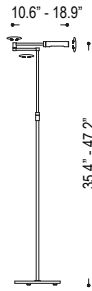

date	
customer	
project	
quantity	

ROUND EXTENSION ARM SERIES

Floor Lamp

Round Extension Arm Series for floor.
 Polished nickel finish with warm white LED color.
 Available versions with articulating arm and micro on/off switch.

B24.155

Family	Option / Wattage / Description/ Lumens	Finish	Color temp	Driver	IP Rating	Input Voltage
REAS	B24.155 3W floor lamp 300lm	.30 nickel polished	27 2700K	N non dim	20 IP20	120 120V input 277 277V input