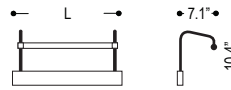

# ARTWORK LIGHT SERIES

B64.063, B64.064, B64.065, B64.066

B64.067, B64.068, B64.069, B64.070

B64.040, B64.050

Artwork light series, framed picture illuminator.

Family	Option / Description / Wattage / Lumens / Length (L)	Finish	CCT	Driver	CRI	Input voltage			
<b>PLS</b>									
 N2, A2	B64.063	picture light	5W 420lm 20.7in	.01	brass polished	30 3000K	N2 ** non dim	80 80 CRI	120 120V input
	B64.064	picture light	5W 500lm 24.6in	.14	chrome		A2 ** 0-10V	90 90 CRI	277 277V input
	B64.065	picture light	7W 600lm 28.5in	R	RAL color				
	B64.066	picture light	7W 680lm 32.5in						
	B64.067	picture light	5W 440lm 21.7in						
	B64.068	picture light	5W 500lm 25.6in						
	B64.069	picture light	7W 600lm 29.5in						
	B64.070	picture light	7W 680lm 33.5in						
	B64.040	picture light	5W 420lm 21.3in						
	B64.050	picture light	5W 440lm 25.2in						

Notes: (\*\*\*) remote driver in enclosed box - contact sales for datasheet

example...

Family	Option / Description / Wattage / Lumens / Length (L)	Finish	CCT	Driver	CRI	Input voltage
PLS	B64.063	.01	30	N2	80	120