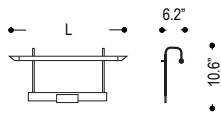

# ARTWORK LIGHT SERIES

B64.063, B64.064, B64.065, B64.066

B64.067, B64.068, B64.069, B64.070

B64.040, B64.050

Artwork light series, framed picture illuminator.

Family	Option / Description / Wattage / Lumens / Length (L)	Finish	CCT	Driver	CRI	Input voltage			
<b>PLS</b>									
 N2, A2	B64.063	picture light	5W 420lm 20.7in	.01	brass polished	30 3000K	N2 ** non dim	80 80 CRI	120 120V input
	B64.064	picture light	5W 500lm 24.6in	.14	chrome		A2 ** 0-10V	90 90 CRI	277 277V input
	B64.065	picture light	7W 600lm 28.5in	R	RAL color				
	B64.066	picture light	7W 680lm 32.5in						
	B64.067	picture light	5W 440lm 21.7in						
	B64.068	picture light	5W 500lm 25.6in						
	B64.069	picture light	7W 600lm 29.5in						
	B64.070	picture light	7W 680lm 33.5in						
	B64.040	picture light	5W 420lm 21.3in						
	B64.050	picture light	5W 440lm 25.2in						

Notes: (\*\*\*) remote driver in enclosed box - contact sales for datasheet

example...

Family	Option / Description / Wattage / Lumens / Length (L)	Finish	CCT	Driver	CRI	Input voltage
PLS	B64.063	.01	30	N2	80	120