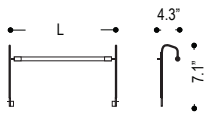

# ARTWORK LIGHT SERIES

B64.063, B64.064, B64.065, B64.066

B64.067, B64.068, B64.069, B64.070

B64.040, B64.050

Artwork light series, framed picture illuminator.

Family	Option / Description / Wattage / Lumens / Length (L)	Finish	CCT	Driver	CRI	Input voltage			
<b>PLS</b>									
 N2, A2	B64.063	picture light	5W 420lm 20.7in	.01	brass polished	30 3000K	N2 ** non dim	80 80 CRI	120 120V input
	B64.064	picture light	5W 500lm 24.6in	.14	chrome		A2 ** 0-10V	90 90 CRI	277 277V input
	B64.065	picture light	7W 600lm 28.5in	R	RAL color				
	B64.066	picture light	7W 680lm 32.5in						
	B64.067	picture light	5W 440lm 21.7in						
	B64.068	picture light	5W 500lm 25.6in						
	B64.069	picture light	7W 600lm 29.5in						
	B64.070	picture light	7W 680lm 33.5in						
	B64.040	picture light	5W 420lm 21.3in						
	B64.050	picture light	5W 440lm 25.2in						

Notes: (\*\*\*) remote driver in enclosed box - contact sales for datasheet

example...

Family	Option / Description / Wattage / Lumens / Length (L)	Finish	CCT	Driver	CRI	Input voltage
PLS	B64.063	.01	30	N2	80	120