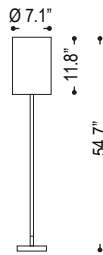

date

customer

project

quantity

Floor stem body with block base in dull nickel.
 Shade made of polycarbonate.

POLYCARBONATE SHADE SERIES

Floor Lamp

Shade:3521

Shade:3554

B23.185

Family	Option / Description	Finish	Shade	Lamp	IP Rating	Input Voltage
PCSS						
B23.185	floor lamp	.33 nickel dull	3521 round 3554 conical	E27 E27	20 IP20	120 120V input

example...

Family	Option / Description	Finish	Shade	Lamp	IP Rating	Input Voltage
PCSS	B23.185	.33	3554	E27	20	120