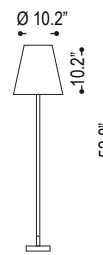

date

customer

project

quantity

Floor stem body with block base in dull nickel.
 Shade made of polycarbonate.

POLYCARBONATE SHADE SERIES

Floor Lamp

Shade:3521

Shade:3554

B23.185

Family	Option / Description	Finish	Shade	Lamp	IP Rating	Input Voltage
PCSS						
B23.185	floor lamp	.33 nickel dull	3521 round 3554 conical	E27 E27	20 IP20	120 120V input

example...

Family	Option / Description	Finish	Shade	Lamp	IP Rating	Input Voltage
PCSS	B23.185	.33	3554	E27	20	120