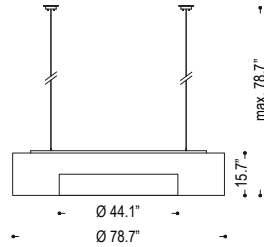

# LARGE RING PENDANT

Linear ring pendants with silver frame and opal acrylic diffuser.

Shade: 3715

B33.665

Shade: 3717

B33.667

Family	Option / Description	Shade	Lamp	Driver	IP Rating	Input voltage
<b>LRP</b>						
B33.665	pendant	15-3715 silver, acrylic diffuse opal-chintz white	TC-L TC-L 2G11 55W	N A C non dim 0-10V consult factory	20 IP20	120 120V input
B33.667	pendant	15-3717 silver, acrylic diffuse opal-chintz white				277 277V input