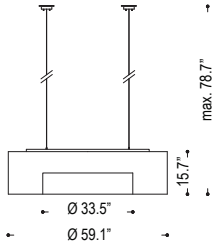

# LARGE RING PENDANT

Linear ring pendants with silver frame and opal acrylic diffuser.

Shade: 3715

B33.665

Shade: 3717

B33.667

Family	Option / Description	Shade	Lamp	Driver	IP Rating	Input voltage
<b>LRP</b>						
B33.665	pendant	15-3715 silver, acrylic diffuse opal-chintz white	TC-L TC-L 2G11 55W	N A C non dim 0-10V consult factory	20 IP20	120 120V input
B33.667	pendant	15-3717 silver, acrylic diffuse opal-chintz white				277 277V input