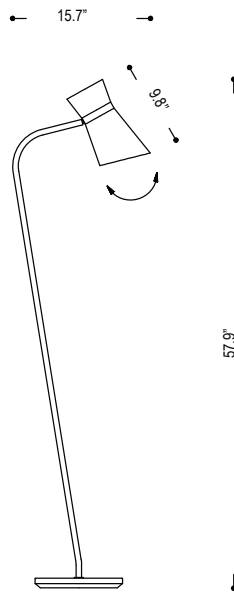

date

customer

project

quantity

LARGE HOURGLASS SERIES

Hourglass series for floor

B23.326

Family	Option / Description	Finish		Shade		Lamp		IP Rating		Input Voltage	
LHGS	B23.326 floor	.69	black	4205	chintz black - gold	GX53	GX53	20	IP20	120	120V input
		.03	brass dull	4204	chintz white						

example...

Family	Option / Description	Finish	Shade	Lamp	IP Rating	Input Voltage
LHGS	B23.326	.03	4205	GX53	20	120