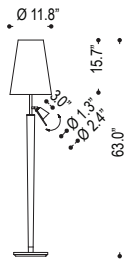

date

customer

project

quantity

Loom walnut-tree series for table top, wall and floor with chintz white shade, available options with reading light.

LOOM WALNUT-TREE SERIES

Floor Lamps

B23.145

B23.148

Family	Option / Description	Finish	Shade	Lamp	IP Rating	Input Voltage					
LCLS											
B23.145	floor lamp	.09	rust-loom walnut-tree colored	3700	chintz champ	E27	E27	20	IP20	120	120V input
B23.148	floor lamp + reading light					E27	*E27 + GU10				

Notes: (*) B23.148 only

example...

Family	Option / Description	Finish	Shade	Lamp	IP Rating	Input Voltage
LCLS	B23.145	.09	3700	E27	20	120