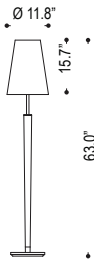

date

customer

project

quantity

Loom walnut-tree series for table top, wall and floor with chintz white shade, available options with reading light.

LOOM WALNUT-TREE SERIES

Floor Lamps

B23.145

B23.148

Family	Option / Description	Finish	Shade	Lamp	IP Rating	Input Voltage					
LCLS											
B23.145	floor lamp	.09	rust-loom walnut-tree colored	3700	chintz champ	E27	E27	20	IP20	120	120V input
B23.148	floor lamp + reading light					E27	*E27 + GU10				

Notes: (*) B23.148 only

example...

Family	Option / Description	Finish	Shade	Lamp	IP Rating	Input Voltage
LCLS	B23.145	.09	3700	E27	20	120