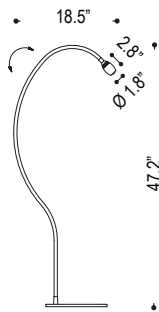

date

customer

project

quantity

Flex arm series with polished chrome head and base. Available in wall mount table mount, table top and floor model.

FLEX ARM SERIES

FLOOR

B24.345

Family	Option / Wattage / Description / Finish / Lumens	Cord	CCT	Driver	IP Rating	Input voltage		
FAS	B24.345	4W	floor lamp	chrome	300lm			
		.37	velvet green	30	3000K	N non dim	20 IP20	120 120V input
		.65	velvet violet meshwork					277 277V input
		.67	camouflage meshwork					
		.69	black					

example...

Family	Option / Wattage / Description / Finish / Lumens	Cord	CCT	Driver	IP Rating	Input voltage
FAS	B24.345	.37	30	N	20	120