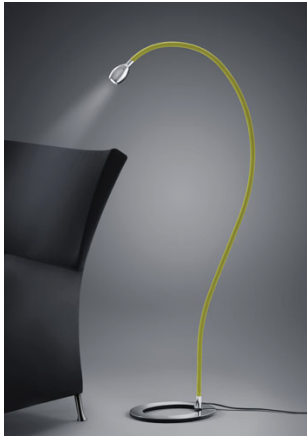

date

customer

project

quantity

Flex arm series with polished chrome head and base. Available in wall mount table mount, table top and floor model.

FLEX ARM SERIES

FLOOR

B24.345

Family	Option / Wattage / Description / Finish / Lumens	Cord	CCT	Driver	IP Rating	Input voltage		
FAS	B24.345	4W	floor lamp	chrome	300lm			
		.37	velvet green	30	3000K	N non dim	20 IP20	120 120V input
		.65	velvet violet meshwork					277 277V input
		.67	camouflage meshwork					
		.69	black					