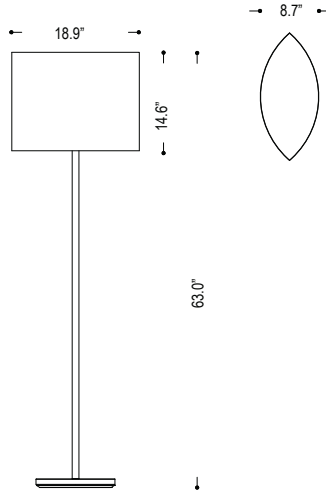

date

customer

project

quantity

ELLIPTICAL SHADE LAMP SERIES

floor

Unique Elliptical Shade lamp with slender silver frame.

B23.311

Family	Option / Description	Finish	Shade	Lamp	IP Rating	Input Voltage
ESLS	B23.311 floor lamp	.15 silver	3644 chintz champ	E27 E27	20 IP20	120 120V input

example...

Family	Option / Description	Finish	Shade	Lamp	IP Rating	Input Voltage
ESLS	B23.311	.15	3644	E27	20	120