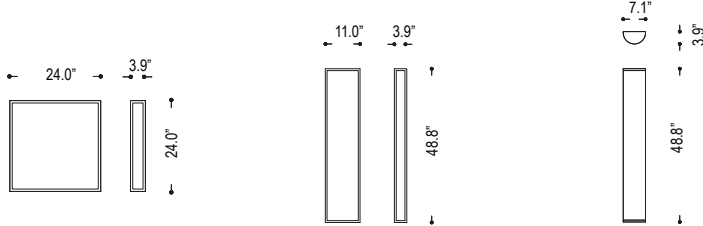

date	
customer	
project	
quantity	

DECO WALL SERIES

B83.342

B83.343

B83.344

Deco wall series with circle patterned frame over polycarbonate translucent shade.

Family	Option / Description / LED	Finish	Shade	IP Rating	Input Voltage
DWS					
B83.342	square wall lamp 25W 3000K	.54 dark bronze	CW cardboard white	20 IP20	120 120V input
B83.343	rectangular wall lamp 25W 3000K	R RAL color			277 277V input
B83.344	rectangular/round wall lamp 25W 3000K				

example...

Family	Option / Description	Finish	Shade	LED	IP Rating	Input Voltage
DWS	B83.342	.54	CW	25W	20	120