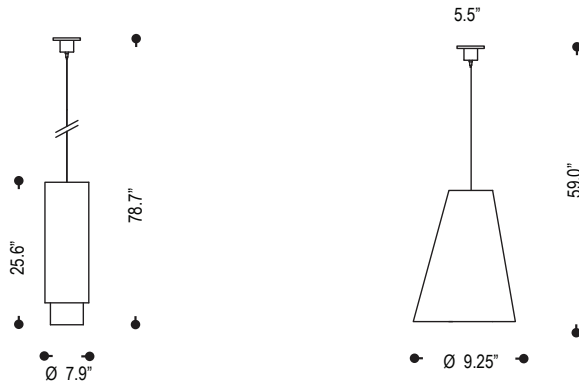

# DROP MULTI SHADE PENDANT LAMPS

Silver pendant lamp with a drop multi shade, or conical shade.

B33.208.3690

B33.208.4818

Family	Option / Description	Finish	*Shade	Lamp	IP Rating	Input Voltage
DMSLS						
	B33.208 pendant	.15 silver	3690 chintz white (inside) linen structure (outside)	E27 E27	20 IP20	120 120V input
			4818 Contra H coarse nature			