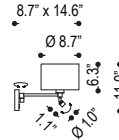

# CONICAL SHADE SERIES

B63.311

B63.312

B63.313

B63.315

B63.319

	<b>E27</b>	<b>LED</b>	<b>IP 20</b>			A1, A2, A3 	A4, A5 		A4, A5 
--	------------	------------	--------------	--	--	----------------	------------	--	------------

Family	Option / Description / Lamp	Finish	Shade	IP Rating	Input Voltage	
<b>CSS</b>						
B63.311	wall lamp	E27	.30 nickel polished	WR *chintz white - round	20 IP20	120 120V input
B63.312	adjustable arm wall lamp	E27	.19 *sterling silver	WC **chintz white - conical		
B63.313	adjustable arm wall lamp	E27	R RAL color			
B63.315	adjustable arm wall lamp + reading light	E27 + 1W				
B63.319	adjustable arm wall lamp + reading light	E27 + 1W				