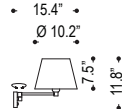

# CONICAL SHADE SERIES

B63.311

B63.312

B63.313

B63.315

B63.319

	<b>E27</b>	<b>LED</b>	<b>IP 20</b>			A1, A2, A3 	A4, A5 		A4, A5 
--	------------	------------	--------------	--	--	----------------	------------	--	------------

Family	Option / Description / Lamp	Finish	Shade	IP Rating	Input Voltage	
<b>CSS</b>						
B63.311	wall lamp	E27	.30 nickel polished	WR *chintz white - round	20 IP20	120 120V input
B63.312	adjustable arm wall lamp	E27	.19 *sterling silver	WC **chintz white - conical		
B63.313	adjustable arm wall lamp	E27	R RAL color			
B63.315	adjustable arm wall lamp + reading light	E27 + 1W				
B63.319	adjustable arm wall lamp + reading light	E27 + 1W				