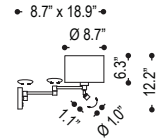

# CONICAL SHADE SERIES

B63.311

B63.312

B63.313

B63.315

B63.319

	<b>E27</b>	<b>LED</b>	<b>IP 20</b>			A1, A2, A3 	A4, A5 		A4, A5 
--	------------	------------	--------------	--	--	----------------	------------	--	------------

Family	Option / Description / Lamp	Finish	Shade	IP Rating	Input Voltage	
<b>CSS</b>						
B63.311	wall lamp	E27	.30 nickel polished	WR *chintz white - round	20 IP20	120 120V input
B63.312	adjustable arm wall lamp	E27	.19 *sterling silver	WC **chintz white - conical		
B63.313	adjustable arm wall lamp	E27	R RAL color			
B63.315	adjustable arm wall lamp + reading light	E27 + 1W				
B63.319	adjustable arm wall lamp + reading light	E27 + 1W				