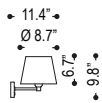

# CONICAL SHADE SERIES

B63.311

B63.312

B63.313

B63.315

B63.319

	<b>E27</b>	<b>LED</b>	<b>IP 20</b>			A1, A2, A3 	A4, A5 		A4, A5 
--	------------	------------	--------------	--	--	----------------	------------	--	------------

Family	Option / Description / Lamp	Finish	Shade	IP Rating	Input Voltage	
<b>CSS</b>						
B63.311	wall lamp	E27	.30 nickel polished	WR *chintz white - round	20 IP20	120 120V input
B63.312	adjustable arm wall lamp	E27	.19 *sterling silver	WC **chintz white - conical		
B63.313	adjustable arm wall lamp	E27	R RAL color			
B63.315	adjustable arm wall lamp + reading light	E27 + 1W				
B63.319	adjustable arm wall lamp + reading light	E27 + 1W				