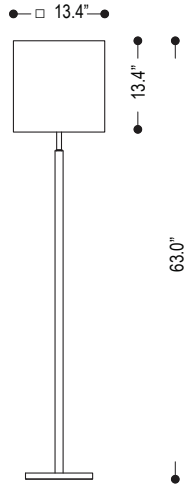

date

customer

project

quantity

CUBE LAMP WOOD SERIES

Floor

Shade: 4127

B25.140

Faux wood look. Nickel polished ash wood floor and table lamp with white Chintz shade

Family	Option / Description		Finish		Shade		Lamp		IP Rating		Input Voltage	
CLWS	B25.140	floor lamp	.41	chrome - nut tree	4127	chintz white	E27	E27	20	IP20	120	120V input

example...

Family	Option / Description	Finish	Shade	Lamp	IP Rating	Input Voltage
CLWS	B25.140	.41	4127	E27	20	120