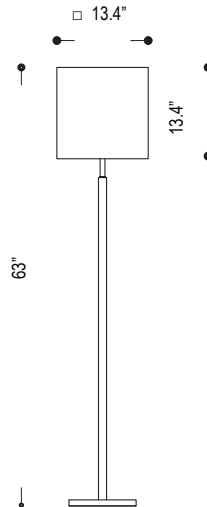

date	
customer	
project	
quantity	

CUBE LAMP STAINLESS SERIES

floor

B23.154

Sleek stemmed series for floor.

Family	Option / Description	Finish	Shade	Lamp	IP Rating	Input Voltage
CLSS	B23.154 floor lamp	.82 stainless steel dull	4127 chintz white	E27 E27	20 IP20	120 120V input

example...

Family	Option / Description	Finish	Shade	Lamp	IP Rating	Input Voltage
CLSS	B23.154	.82	4127	E27	20	120