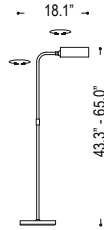

date	
customer	
project	
quantity	

BANKERS LIGHT SERIES - Floor

B24.400

Traditional Chrome bankers light series for floor with on/off switch.

Family	Option	Finish	Lamp	IP Rating	Input Voltage
BLS					
B24.400	floor lamp	.14 chrome	E27 E27 base	20 IP20	120 120V input

example...

Family	Option	Finish	Lamp	IP Rating	Input Voltage
BLS	B24.400	.14	E27	20	120