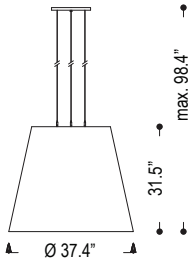

# BIG FABRIC PENDANT SERIES

Big fabric pendant series with silver mounting hardware.

B33.905.15-4271

B33.905.15-4269

B33.905.15-4270

Family	Item / Silver	Shade	Lamp	IP Rating	Input voltage
<b>BFPS</b>					
B33.905	.15	4271 silver, white frosted glass - black (outside) gold (inside)	E27 E27	20 IP20	120 120V input
B33.905	.15	4269 silver, white frosted glass - chintz champ (outside) pleated champ (inside)			
B33.905	.15	4270 silver, tafetta black (outside) - tafetta gold (inside)			

example...

Family	Item / Silver	Shade	Lamp	IP Rating	Input voltage
BFPS	B33.905.15	4271	E27	20	120