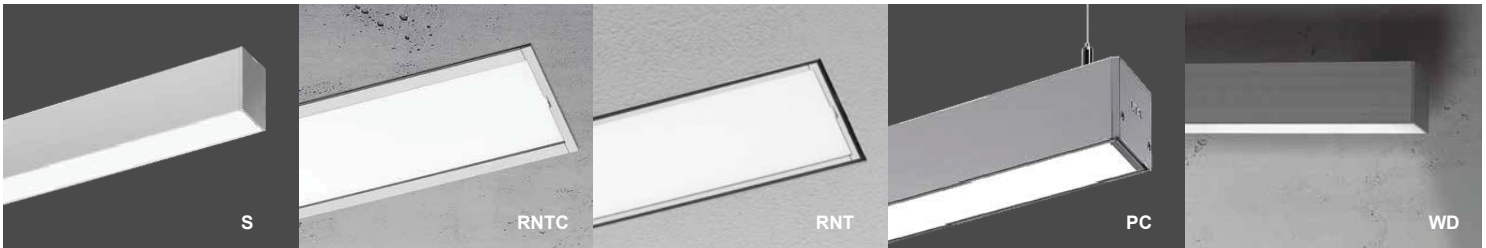

date	
customer	
project	
quantity	

LICHTKANAL 045 Lighting

System

LICHTKANAL is available in several variations. The diffuser is in form of different acrylic profiles for various lighting tasks. All Lichtkanal sizes are characterized by their continuously illuminated surface. Individual solutions, e.g. wall-ceiling or wall-edge solutions can be designed.

- acrylic diffuser profile with snap-in technique
- highest-quality aluminum profile
- various suspension systems available as accessories

example...

Family	Profile size	Mounting	Insert CCT	Performance	Finish	Remote	Input voltage	Run Length
LK	LK045	PC	40	L	S	A	u	12'

Family	Profile size	Mounting	Insert CCT	Performance	Finish	Remote	Input voltage	Run Length																		
LK	LK45	45mm (1.78")	RT	recess with trim - housing for drywall	27	2700K	L	1100lm/ft	S	silver	N	non-dim	120	120V	*4'											
																RNT	recess without trim - housing for drywall	30	3000K	B	black	A	0-10V	277	277V	5'
																RNC	recess with trim - housing for concrete	35	3500K	W	white	U	universal	6'		
																RNTC	recess without trim - housing for concrete	40	4000K					7'		
																PC	pendant - cables incl.							8'		
																S	surface ceiling							9'		
																WD	wall direct (downlight)							10'		
WI	wall direct (uplight)							11'																		
								12'																		