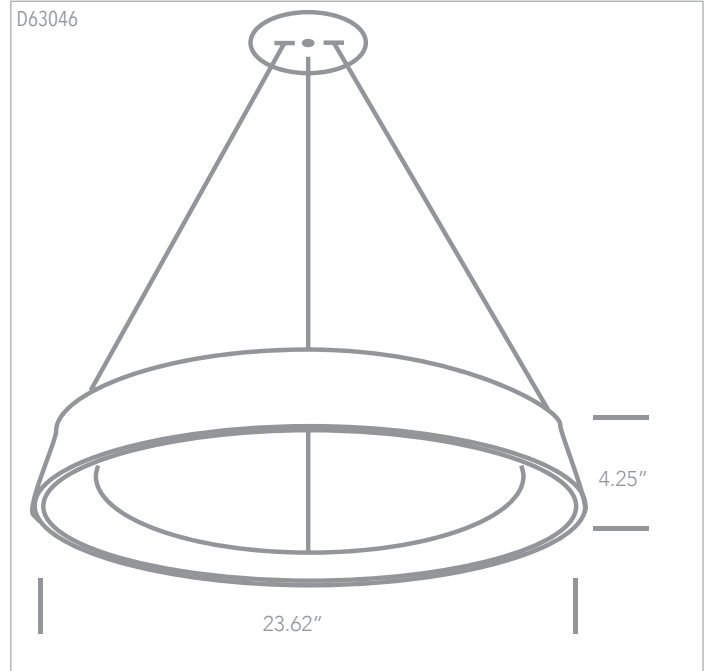

DATE:

CUSTOMER:

PROJECT:

QUANTITY:

LORAINÉ

D62142NB
42W LED Ring Plafo Ceiling Pendant **IP20**

EXAMPLE:

FAMILY	ITEM#	WATTAGE	LUMENS	CCT	BEAM	FINISH	DRIVER	IP RATING	INPUT VOLTAGE
LORAINÉ	D62142NBW	42W	2520lm	30	G	W	A	20	120

FAMILY	ITEM#	WATTAGE	LUMENS	CCT	BEAM	FINISH	DRIVER	IP RATING	INPUT VOLTAGE
LORAINÉ	D62142NBW	42W	2520lm	30 3000K	G GENERAL	W WHITE	A 0-10V	20 IP20	120/277 120V - 277V

NOTES	D62142NB: Each fixture includes a 5" round mounting plate for attaching to a standard 3" octagonal junction box. Color will match fixture.	3000K CCT = Warm White	WEB LINKS: D62142NB
	0-10V dimming option, available for 277V