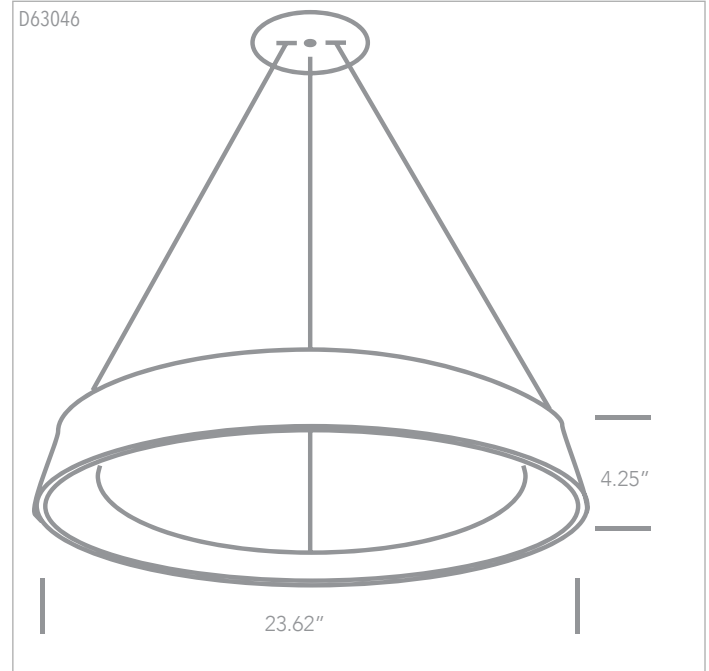

DATE:

CUSTOMER:

PROJECT:

QUANTITY:

LORRAINE

D62142NB
42W LED Ring Plafo Ceiling Pendant **IP20**

EXAMPLE:

FAMILY	ITEM#	WATTAGE	LUMENS	CCT	BEAM	FINISH	DRIVER	IP RATING	INPUT VOLTAGE
LORRAINE	D62142NBW	42W	2520lm	30	G	W	A	20	120

FAMILY	ITEM#	WATTAGE	LUMENS	CCT	BEAM	FINISH	DRIVER	IP RATING	INPUT VOLTAGE
LORRAINE	D62142NBW	42W	2520lm	30 3000K	G GENERAL	W WHITE	A 0-10V	20 IP20	120/277 120V - 277V
	D62142NBAN	42W	2520lm	30 3000K	G GENERAL	AN ANTHRACITE	A 0-10V	20 IP20	120/277 120V - 277V

NOTES	D62142NB: Each fixture includes a 5" round mounting plate for attaching to a standard 3" octagonal junction box. Color will match fixture.	3000K CCT = Warm White	WEB LINKS: D62142NB
	0-10V dimming option, available for 277V