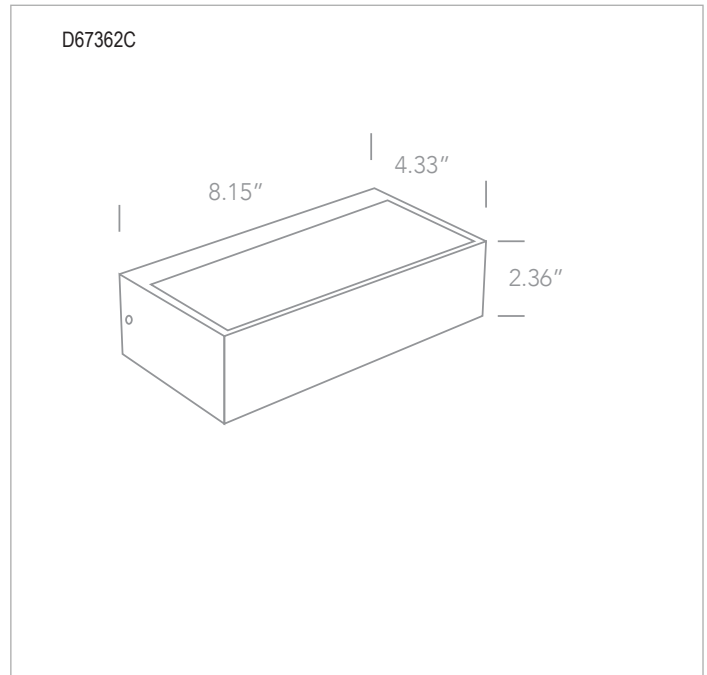

# ATHIRA

D67362CAN  
9W Outdoor Up & Down LED Wall Light

EXAMPLE:

FAMILY	ITEM#	WATTAGE	LUMENS	CCT	BEAM	FINISH	DRIVER	IP RATING	INPUT VOLTAGE
ATHIRA	D67362CAN	2x4.5W	600lm	30	G	AN	N	54	120

FAMILY	ITEM#	WATTAGE	LUMENS	CCT	BEAM	FINISH	DRIVER	IP RATING	INPUT VOLTAGE
ATHIRA	D67362CAN	2x4.5W	2x315lm	30 3000K	G GENERAL	AN ANTHRACITE	N NON-DIM	54 IP54	120/277 120V-277V

<p><b>NOTES</b></p> <p><b>D67362C:</b> Each fixture includes a 4.5" x 10.25" rectangular mounting plate for attaching to a standard 3" octagonal junction box. Color will match fixture.</p> <p><i>NON-DIMMING UNDER 10 WATTS</i></p>	<p><b>CCT:</b> 3000K CCT = Warm White</p>	<p><b>WEB LINKS:</b></p> <p>D67362C</p> 
---	---	---