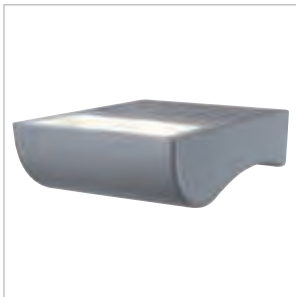

Zelos HQI-TS 150W Design by CDC

120~	EVG incl.		
	Rx7s	Alu	4.5lb
W/H/D: 8.3/3.1/10.2 inch			

white 150461
silver-grey 150464

HQI/CDM-TS Rx7s 150W

Note: Operate only as a uplight!

HQI-TS Rx7s 150W
WDL 3000K 509150
NDL 4200K 509151