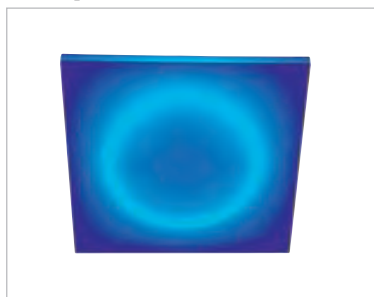

**T5 Grill Uni** Design by CDC

120~	EVG incl.			silver-grey acrylic glass satin	157092
				T5	4x 24W
excl.	G5	Alu/ Acrylic			
L/W/H: 23.8/23.8/2.6 inch wall clearance: 0.6 inch					

**Open Grill Wall** Design by CDC

120~	EVG incl.			silver-grey	157384
				T5	4x 24W
excl.	G5	Alu		Canopy on one corner point.	
L/W/H: 26.8/26.8/3.9 inch Profile: 1.8/1.8 inch Canopy-L/W/H: 2/1.8/1.2 inch					

**Neopan** Design by CDC

120~	VVG incl.			Acrylic transluzent white blue	157371 157377
				T8-Ring	40W
excl.	G10q	plastic: PMMA			
L/W/H: 21.7/21.7/2.6 inch					