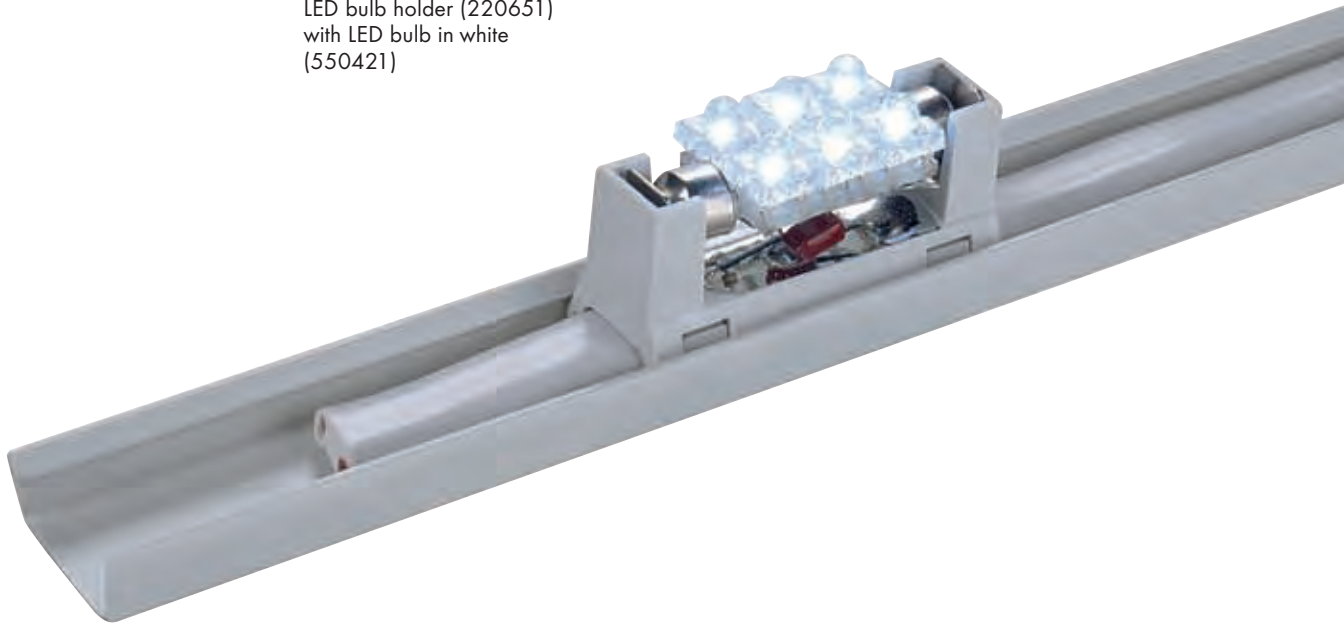

LED bulb holder (220651)
with LED bulb in white
(550421)

Xenon bulb holder

	12~ or 24~				white/10 pcs.. 220611
					12V Xenon-bulb 10W max. 24V Xenon-bulb 10W max.
L/W/H: 1.8/0.9/0.7 inch					

Xenon bulb 2800K

					10 pcs. 12V 591230 10 pcs. 24V 591231
	10000				Xenon-bulb 10W
Ø/L: 0.4/1.7 inch					

LED bulb holder

	12~	plastic PC			white/10 pcs. 220651
					Only for LED-bulb 550421/552422
L/W/H: 2.0/0.7/1.0 inch					

LED bulb for Cabline

	12~				white 550421 warm white 550422
		SV8.58			Superflux LED 0.52W total
L: 1.7 inch Operate only with conventional transformer!					