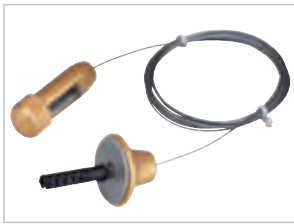

Wire suspension

	8.2ft.	↑	0.2lb	matt gold/1 pcs.	138350
Base-Ø: 1.2 inch					

Ceiling suspension

	Alu	↑	0.3lb	Ceiling suspension 2.6" matt gold/1 pcs.	138241
Base-Ø: 1.2 inch					
				Ceiling suspension 11 cm matt gold/1 pcs.	138243

Flex suspension

	Alu	↑	0.4lb	matt gold/1 pcs.	138245
Base-Ø: 1.2 inch Total-L: 6.9-10.2 inch					

Feed-in

12~	25A max.	⚡	0.5lb	matt gold/1 pcs.	138253
Ø/H: 1.5/1.1 inch Cable: 23.6 inch					

Manta 200

120~ 12~	⊕	⊖	⚡	⚡	matt gold	455203
VA 200	Steel	toroidal transf.			Sec. safeguarded	1x 20A
Ø/H: 7.9/3.1 inch				⊕	0.6lb	

Manta 300

120~ 12~	⊕	⊖	⚡	⚡	matt gold	455303
VA 300	Steel	toroidal transf.			Sec. safeguarded	2x 15A
Ø/H: 7.9/3.5 inch				⊕	0.8lb	