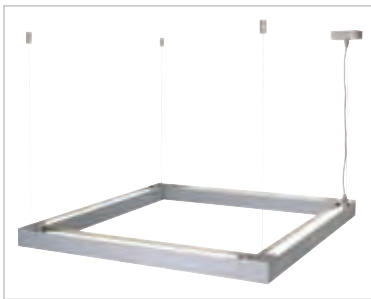

**T5 Grill AR111** Design by CDC

120~ 12~	120~		
EVG/ E-Trans. incl.		5ft. 	
excl.	G5	Alu/ Acrylic	
 excl.	G53		 17lb

silver-grey Acrylic glass satin	157112
T5 AR111	4x 24W 3x 50W max.
L/W/H: 23.8/23.8/2.6 inch Canopy-L/W/H: 2.0/1.8/1.4 inch	

**T5 Grill** Design by CDC

120~			
EVG incl.		5ft. 	
excl.	G5	Alu/ Acrylic	 14lb
L/W/H: 23.8/23.8/2.6 inch Canopy-L/W/H: 2.0/1.8/1.4 inch			

silver-grey Acrylic glass satin	157102
T5	4x 24W

**T5 Open Grill** Design by CDC

120~	EVG incl.		
		5ft. 	
excl.	G5	Alu	 7lb.
L/W/H: 26.8/26.8/1.8 inch Canopy-L/W/H: 3.0/3.0/1.0 inch			

silver-grey	157334
T5	4x 24W

**T5 Grill R111** Design by CDC

120~	EVG incl.		
		5ft. 	
 excl.	GU10		
excl.	G5	Alu	 5.9lb

silver-grey	157464
T5 R111	2x 24W 3x 75W max.
Bulbs can be switched separately when wired accordingly.	
L/W/H: 26.8/8.9/3.5 inch	

Dichroic Filter for AR111  
Bulbs Page 533

T5 Grill Uni  
Page 062

Open Grill Wall  
Page 062