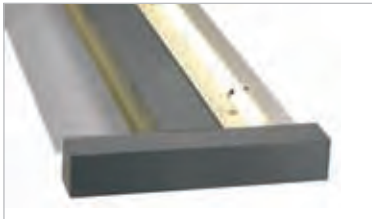

i-Line Pendulum LED Design by CDC

120~ 350 mA	LED- Driver incl.		
		5ft.	45°
incl.		Alu	3.9lb

Fitting-L/W/H: 29.7/1.9/1.6 inch
Base-L/W/H: 16.7/1.9/1.6 inch

alu brushed/chrome	157486
PowerLED	9x 1W

i-Line Pendulum, horizontal

120~	EVG incl.		
	panes excl.	6.5ft	
excl.	G5	Alu	3.7lb

L/W/H: 35.4/8.1/1.6 inch
Canopy-L/W/H: 2.9/1.6/1.0 inch

silver-grey	157012
T5	2x 39W

i-Line Pendulum, vertical

120~	EVG incl.		
	panes excl.	6.5ft	
excl.	G5	Alu	3.7lb

L/W/H: 35.4/8.1/1.6 inch
Canopy-L/W/H: 2.9/1.6/1.0 inch

silver-grey	157022
T5	2x 39W

i-Line Reflector

		Alu	0.1lb
--	--	-----	-------

L/B: 31.5/2.0 inch

alu	157040
To clip onto the i-Line fittings to deflect the light beam direction.	