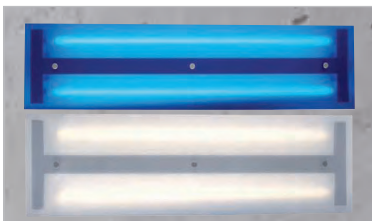

i-Line Diffusor Panes

		Acrylic	3.3lb

L/W/H: 36.6/9.3/0.2 inch

white, frosted	157031
blue, frosted	157037
Can be fixed to the i-Line Wall and Pendulum fittings.