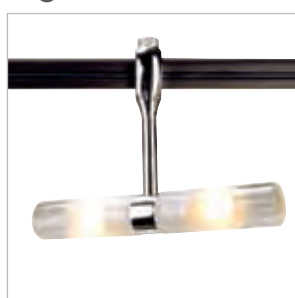

**Nepro R7s, chrome** Design by CDC/FGL

120~			
excl.	R7s	Alu	1.3lb
L/W/H: 6.9/4.3/7.7 inch			

chrome	185552
R7s, 118mm	300W max.

**Skeletto, chrome**

120~			
excl.	R7s	Alu/Steel	1.1lb
L/W/H: 6.7/6.1/12.2 inch			

chrome	185162
R7s, 78 mm	150W max.

**Tube, chrome** Design by CDC

120~			
excl.	S14d	Alu	0.6lb
L/W/H: 2.6/1.2/5.3 inch measured without bulb!			

chrome	185672
Line bulb	35/60W

**Lighttube, chrome**

120~			
excl.	G9	Alu/Glass	0.8lb
Ø/L/H: 1.4/8.9/5.7 inch			

chrome	Glass partial satin finish	185392
G9	2x 25W max.	